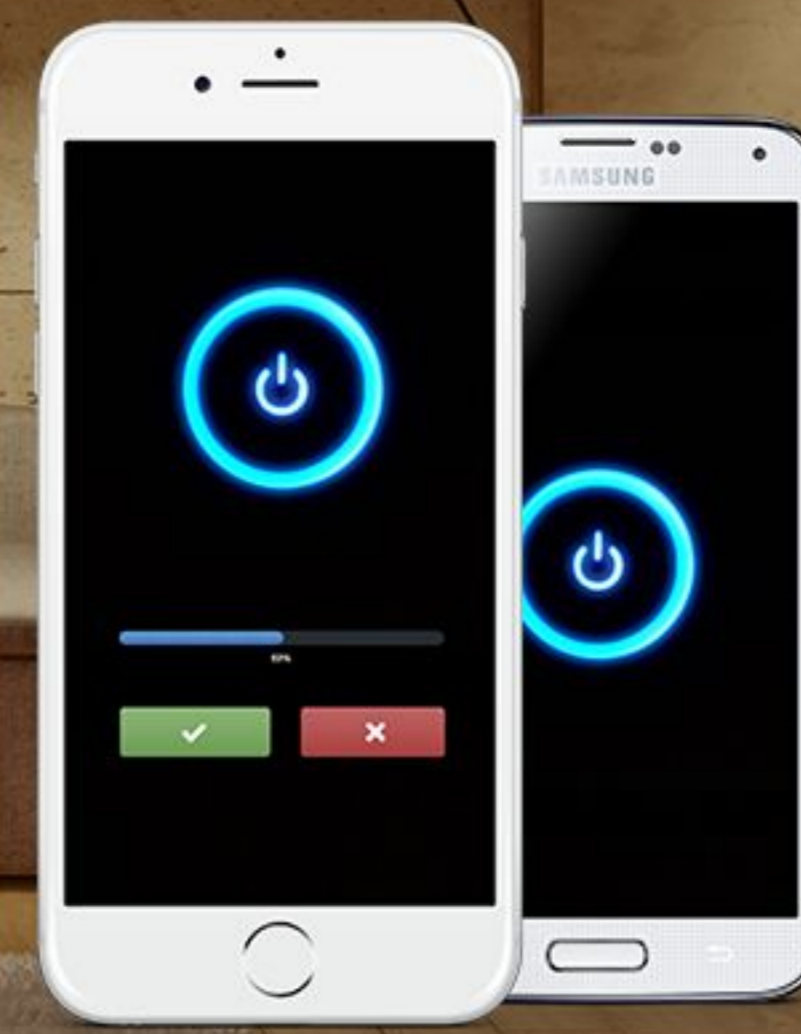

## Light is a smart switcher

Our product has its own application for smartphones, with which you can also manage your own lamps.

## Features

- ✓ Light is a smart switcher. Use it to control all lighting in the room.
- ✓ It will turn off the light when you leave the room, and turn it on when you return.
- ✓ The sleep timer will gradually turn down the light while you are falling asleep.
- ✓ The light turns on at the pre-set time, thanks to the alarm clock function. Moreover, the Smart Light function allows you to simulate your presence at home since the light can be turned on at anytime.
- ✓ Light comes with an application for mobile devices, which allows managing your lighting remotely.